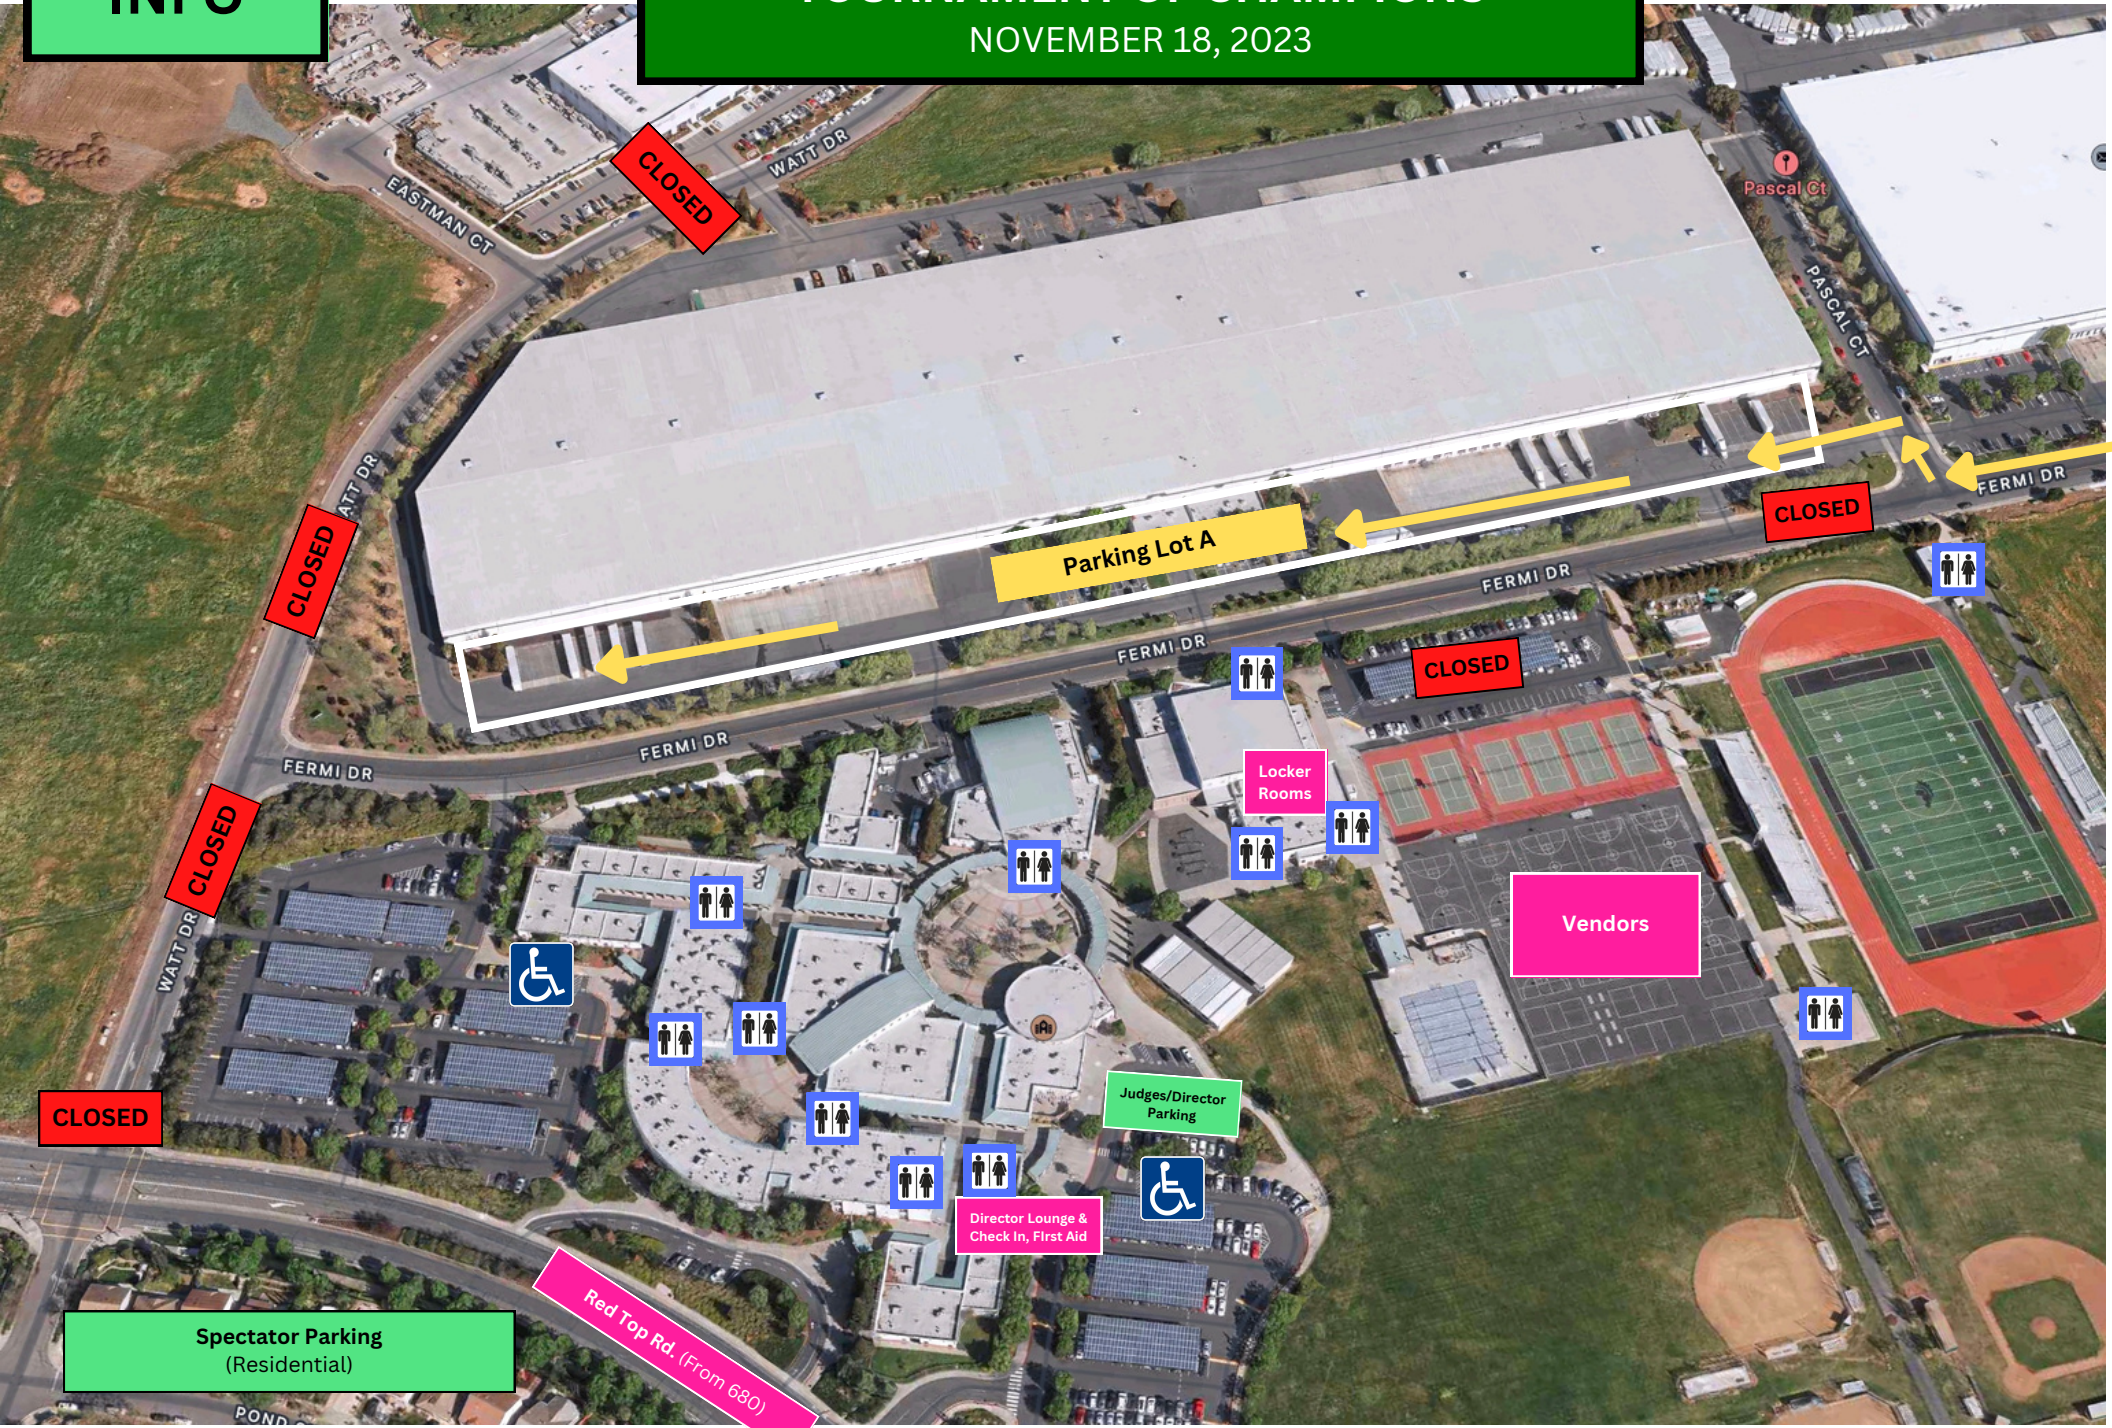

**GENERAL
INFO**

rodriquez entertainment inc

TOURNAMENT OF CHAMPIONS
NOVEMBER 18, 2023

CLOSED

CLOSED

CLOSED

CLOSED

**Spectator Parking
(Residential)**

Red Top Rd. (From 680)

Parking Lot A

CLOSED

CLOSED

Vendors

**Judges/Director
Parking**

**Director Lounge &
Check In, First Aid**

**Locker
Rooms**

**GENERAL
INFO**

TOURNAMENT OF CHAMPIONS
NOVEMBER 18, 2023

rodriquez entertainment inc