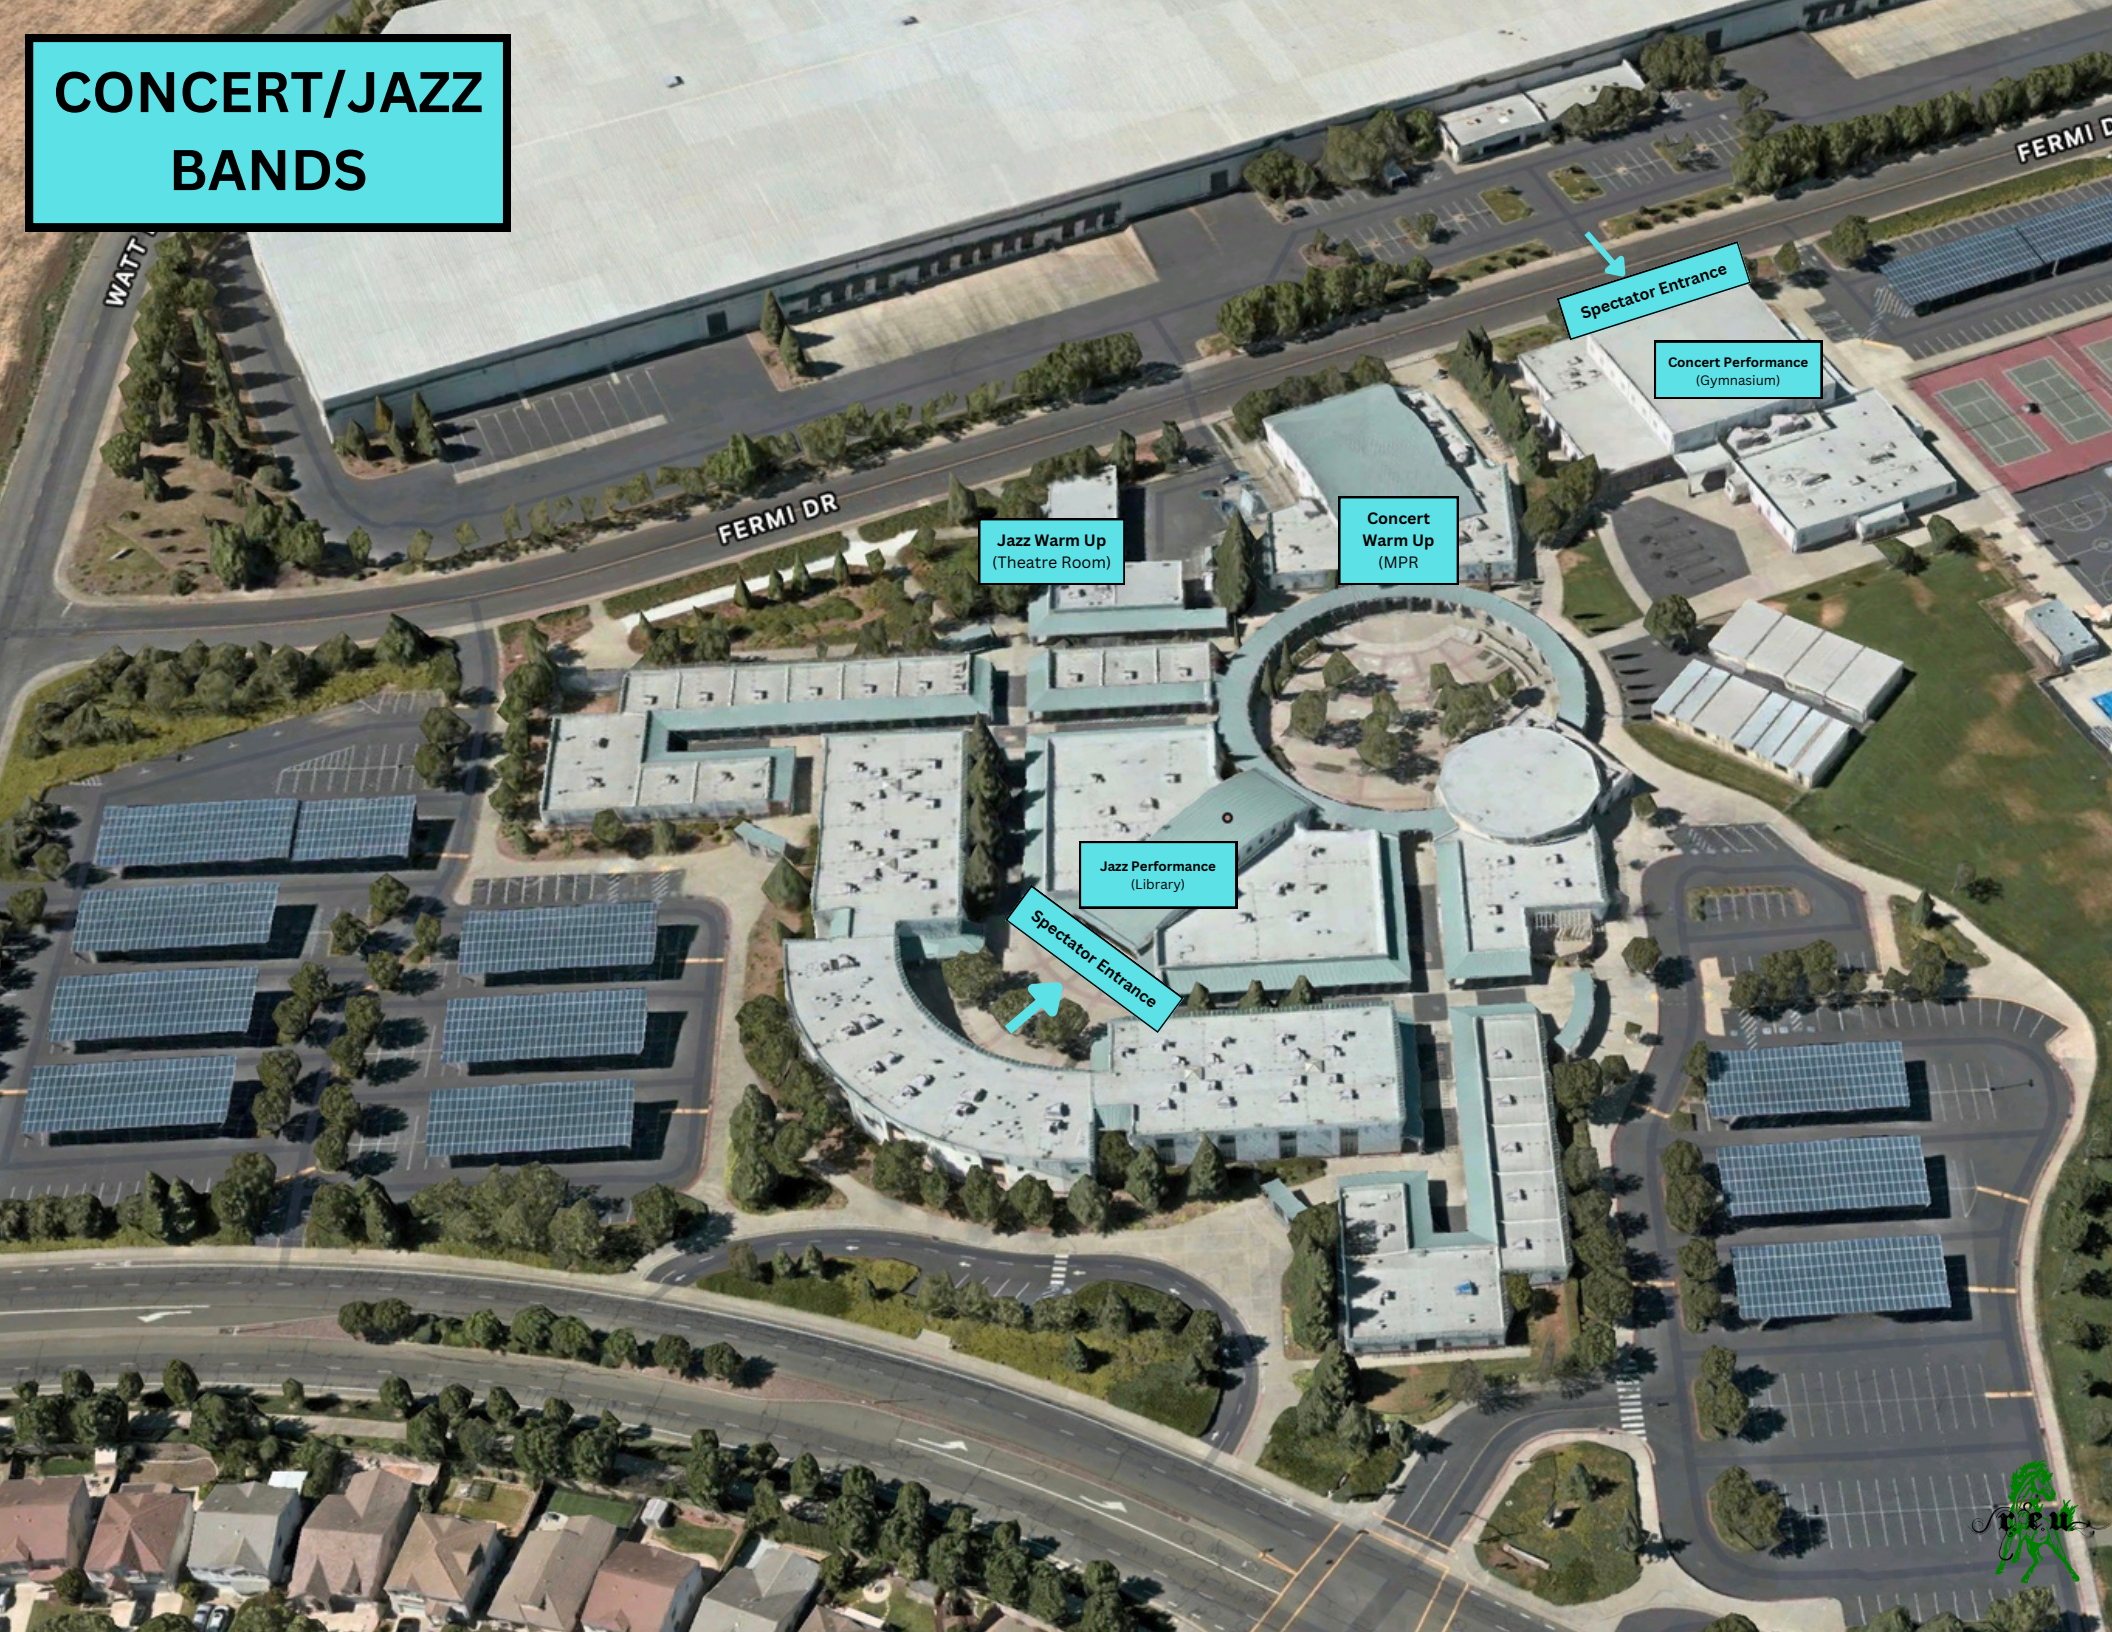

-

DO NOT EXIT AT RED TOP ROAD FROM I-80.

**Spectator Parking
(Fulton Dr./Wat Dr.)**

ALL SCHOOLS MUST TAKE GOLD HILL ROAD EXIT OFF OF I-680.

**Spectator Parking
(Residential)**

PARADE ROUTE

CONCERT/JAZZ BANDS

Spectator Entrance

FIELD BANDS

FERMI DR

Performer Entrance & Exit

Performer Entrance & Exit

Performer Entrance & Exit

SILENT ZONE

Silent Zone