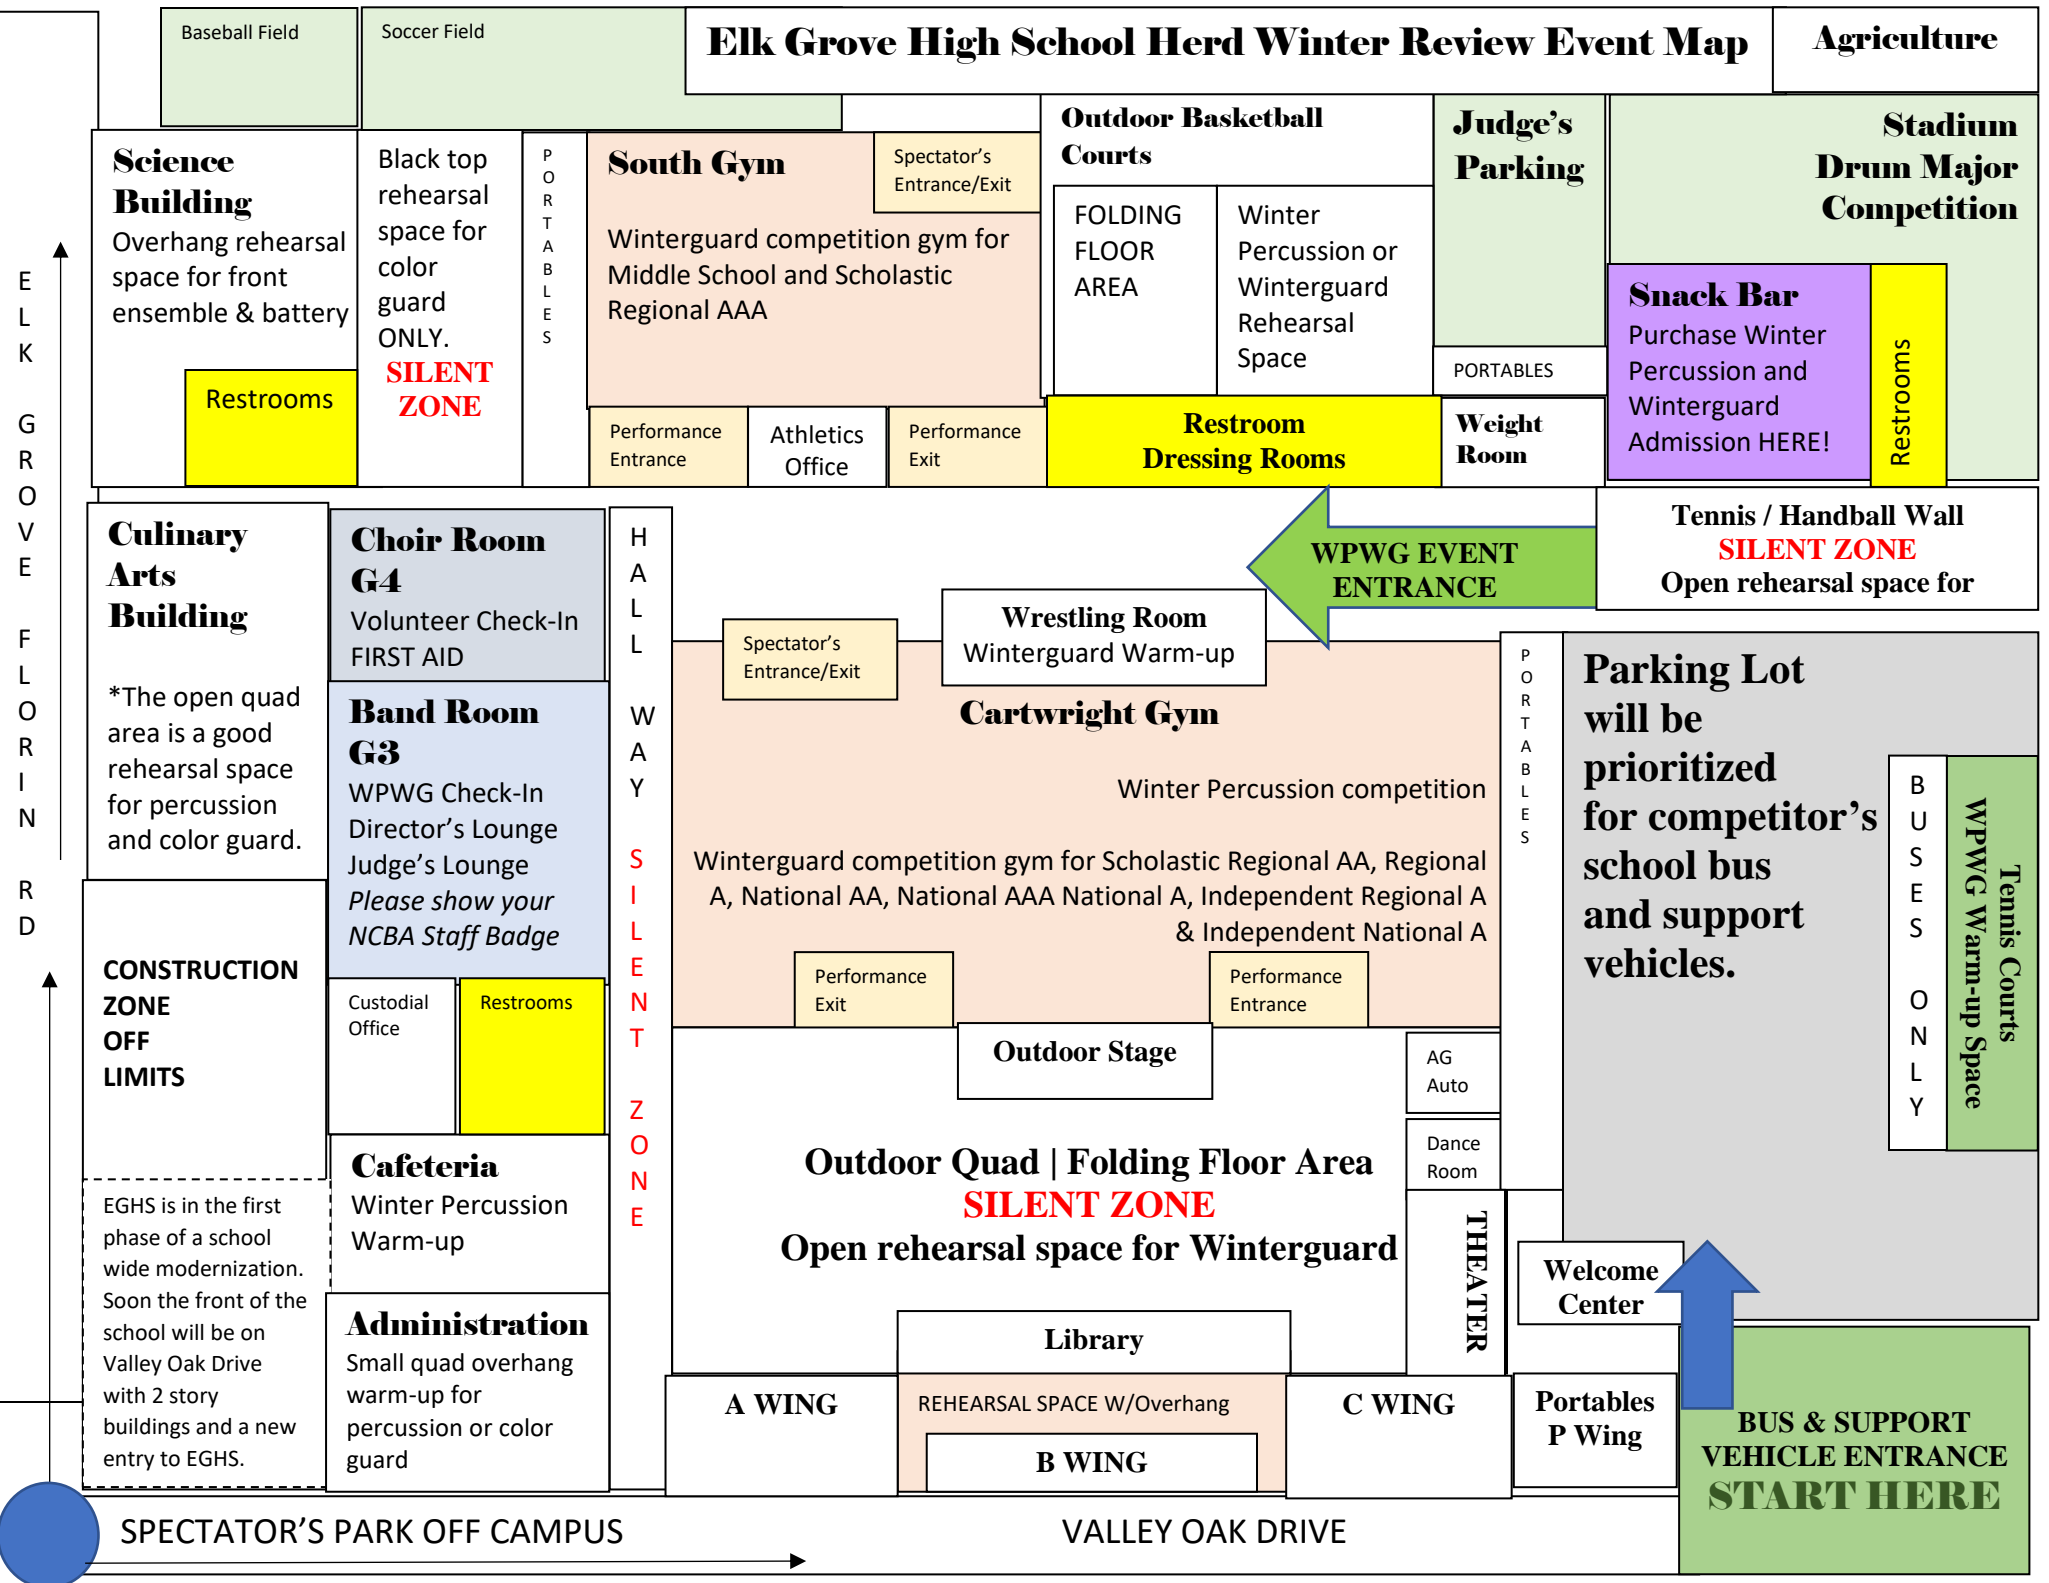

Elk Grove High School Herd Winter Review Event Map

Agriculture

SPECTATOR'S PARK OFF CAMPUS

VALLEY OAK DRIVE