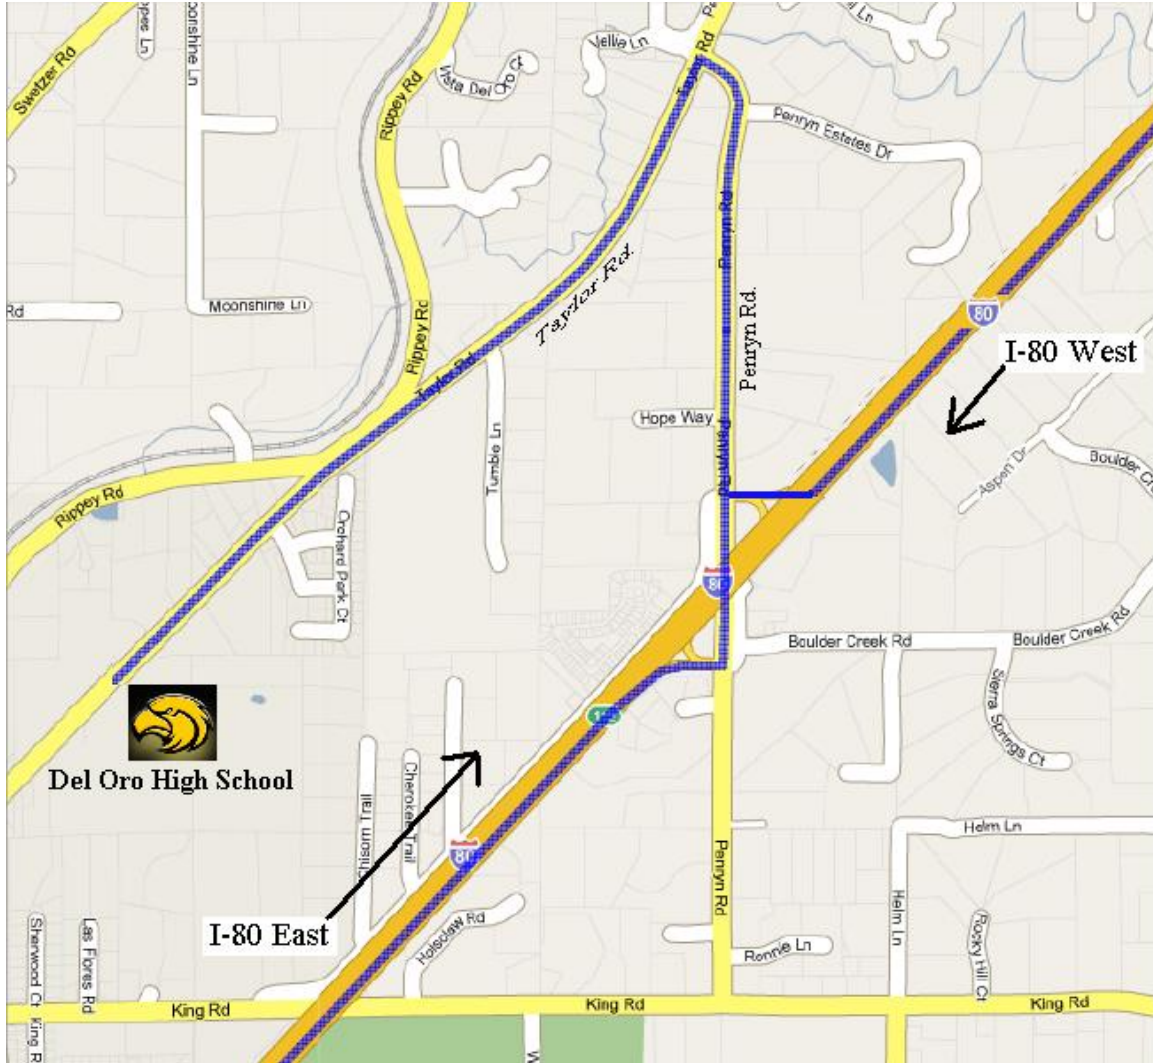

Del Oro High School 3301 Taylor Road. Loomis, California 95650

DRIVING DIRECTIONS

From I-80 East:

- Take exit 112 for Penryn Rd (.2 miles)
- Turn Left at Penryn Rd (.9 miles)
- Turn Left on Taylor Rd (1.2 miles)

Del Oro will be on the left.

From I-80 West:

- Take exit 112 for Penryn Rd (.2 miles)
- Turn Right at Penryn Rd (.6 miles)
- Turn Left on Taylor Rd (1.2 miles)

Del Oro will be on the left.

Note: The Horseshoe Bar Road exit will also take you to Del Oro High but access via this route will be restricted during morning parade hours.