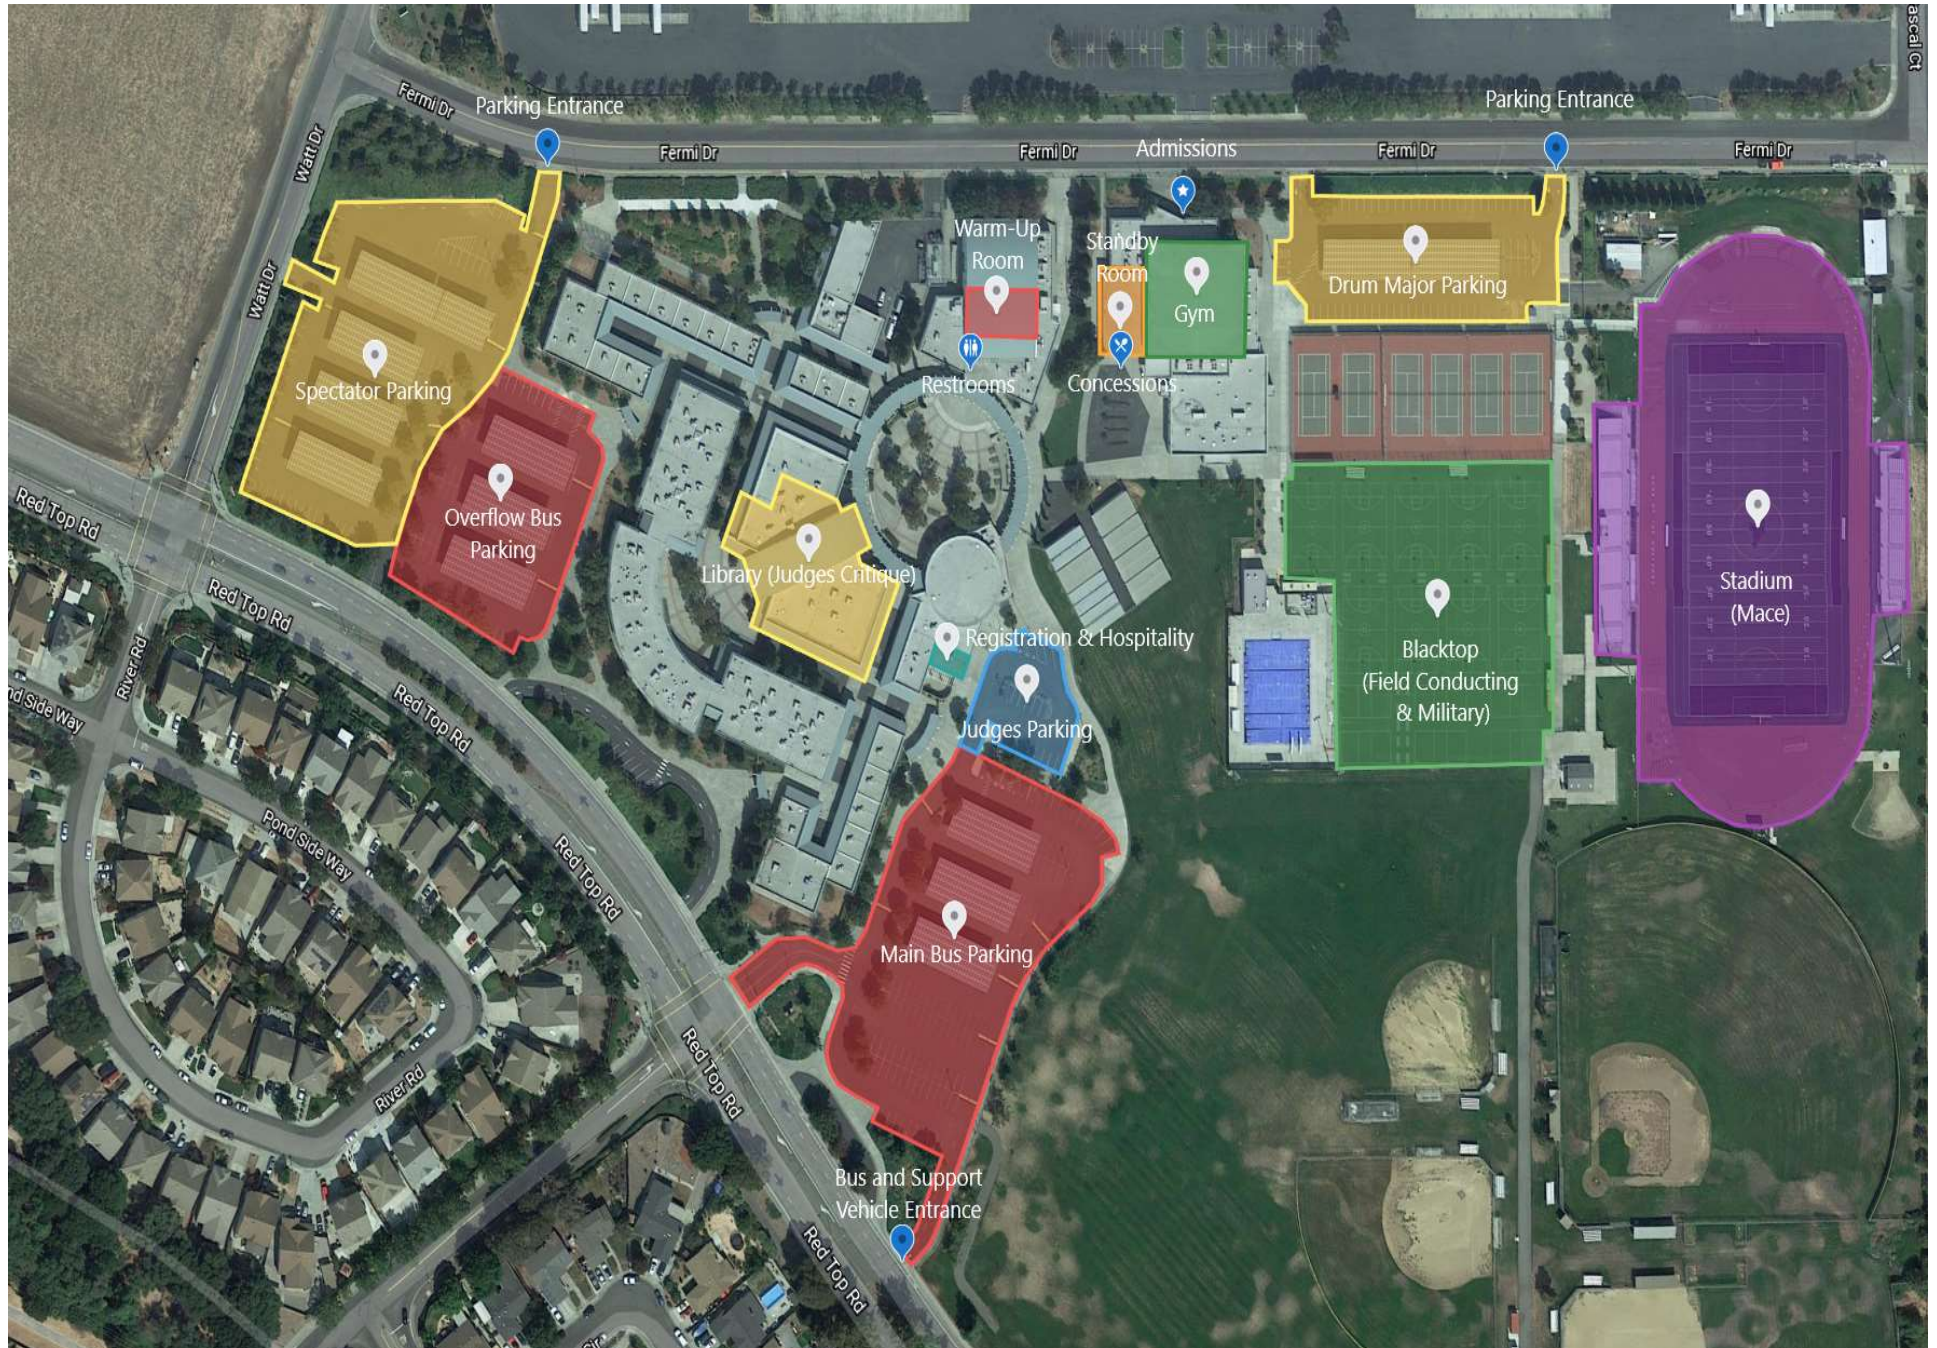

# Rodriguez High School (5000 Red Top Road, Fairfield, CA 94534)

### **Directions from 80 (Buses and Judges):**

Take the Red Top Road Exit. Coming from Sacramento, take a left on Red Top Rd. Coming from San Francisco, take a right on Red Top Rd. At the first light take a left on Watt Dr., a right onto Fermi Dr., a right onto Lopes Rd., and a right onto Red Top Rd (you will circle around the school). Due to parking lot configuration, only a right-hand turn can be taken into the bus parking lot.

### **Directions from 80 (Drum Major's & Spectators):**

Take the Red Top Rd. exit. Coming from Sacramento, take a left on Red Top Rd. Coming from San Francisco, take a right on Red Top Rd. At the first light, take a left on Watt Dr., then a right on Fermi Dr. The main spectator parking lot is the first entrance on the right off of Fermi Dr. Drum Major participant and spectator parking is next to the football field/tennis courts.

### **Directions from 680 North (Drum Majors & Spectators):**

Take the Gold Hill Road exit. Left on Gold Hill Rd. Right on Lopes Rd. Left on Red Top Rd., Pass the Bus and Judges Lot and take a right on Watt Dr., then a right on Fermi Dr. The main spectator parking lot is the first entrance on the right off of Fermi Dr. Drum Major participant parking is next to the football field/tennis courts.