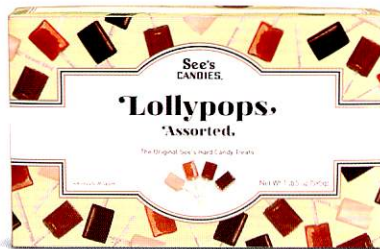

See's CANDIES®

2019 Spring Fundraising

Peanut Butter Egg
An irresistible treat.
3 oz \$6.90 #9499

Chocolate Butter Egg
Creamy and delicious.
3 oz \$6.90 #9500

Bordeaux™ Egg
A tasty classic.
3 oz \$6.90 #9501

Nuts & Chews
Yummy, crunchy and chewy.
Delivered in seasonal wrap.
1 lb \$21.00 #334

**Marshmallow &
Scotchmallow® Eggs**
One box, four yummy eggs.
3.4 oz \$6.90 #9493

Bunny Hop Box
Full of See's favorites.
4 oz \$7.90 #9542